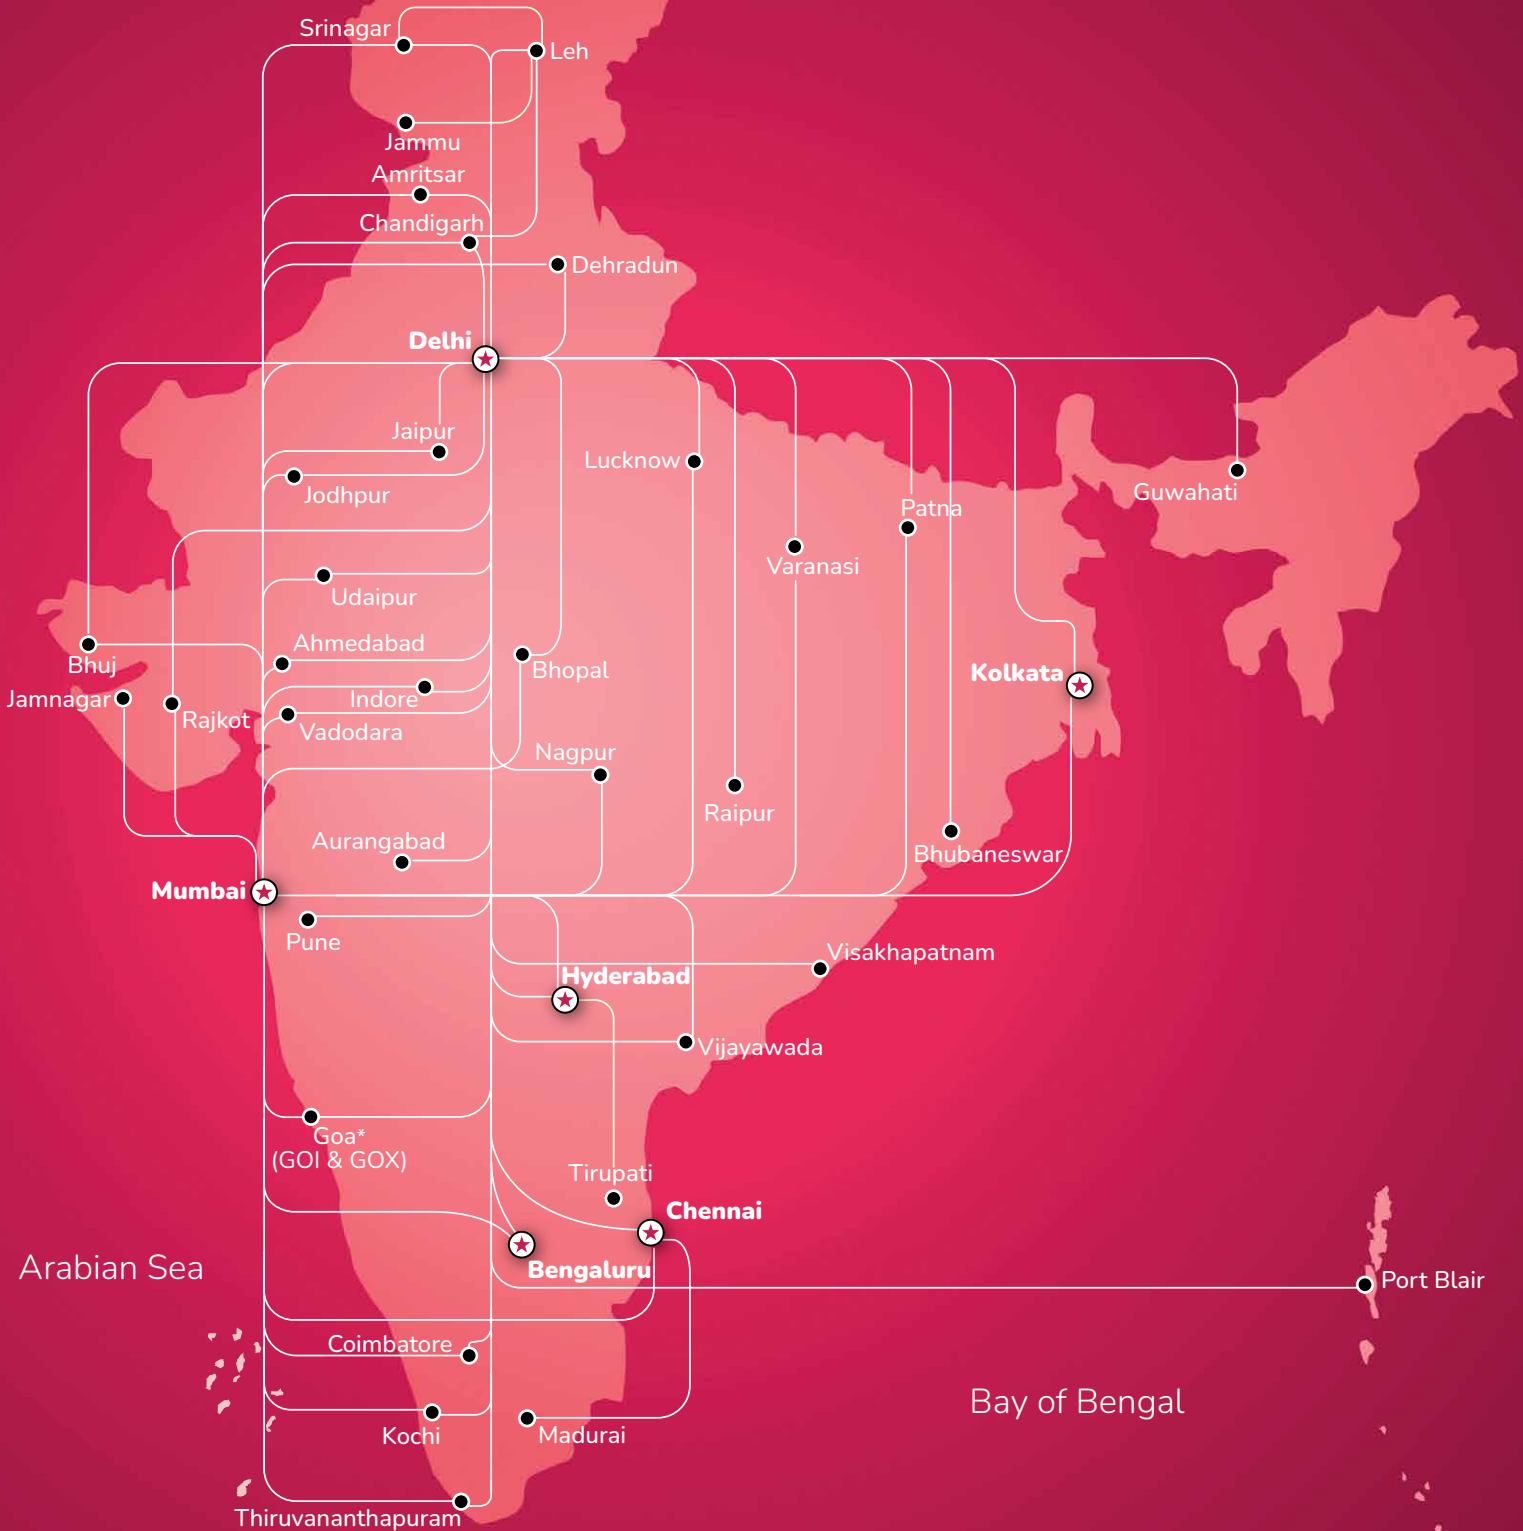

## DOMESTIC CONNECTIVITY

\*Mumbai-Goa is operational via GOI; Ahmedabad-Goa is operational via GOX; Delhi-Goa is operational via GOI and GOX

Map not to scale. The depiction and use of routes and boundaries are for informative purposes only

This route map pertains only to destinations served by Air India

Route map as on 18<sup>th</sup> March 2026