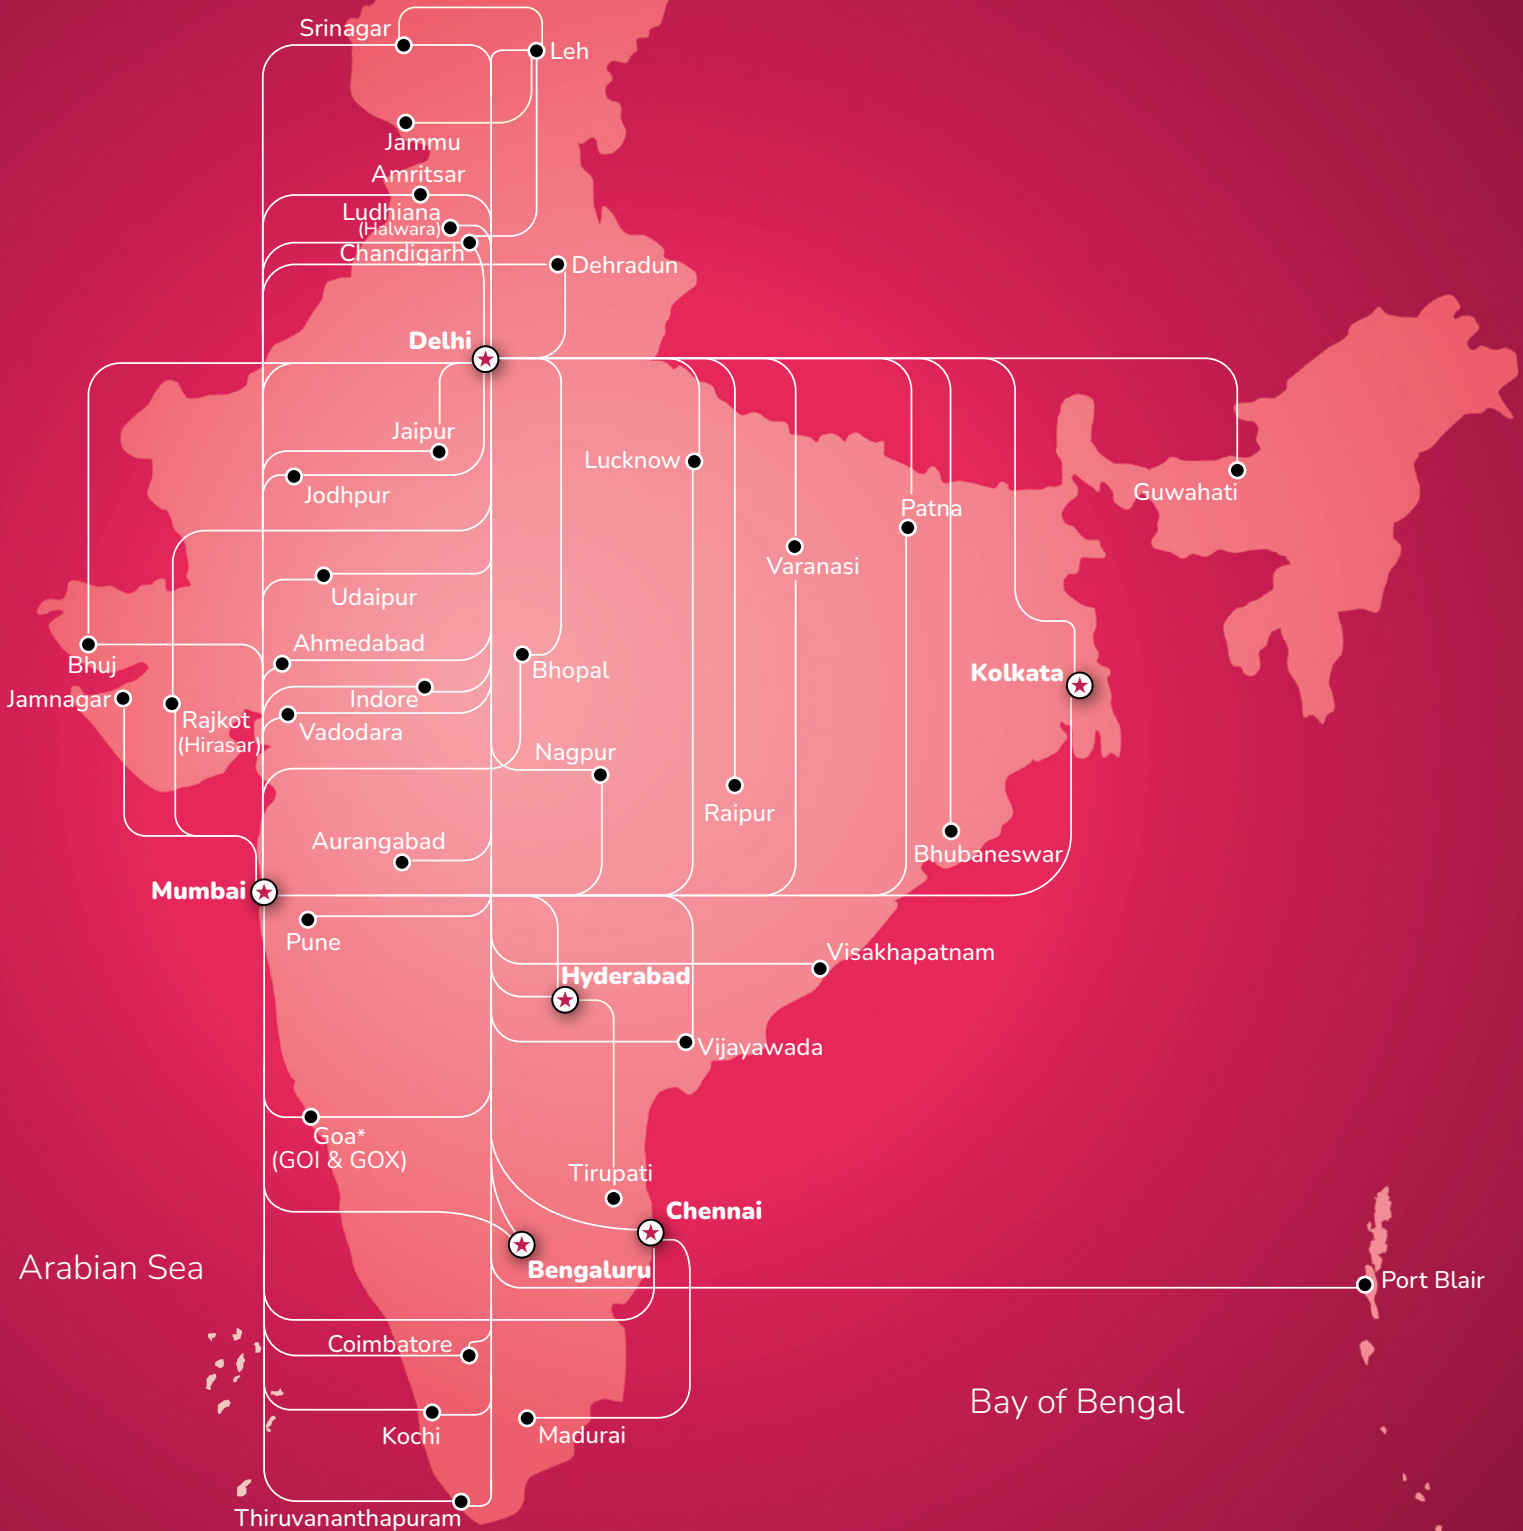

DOMESTIC CONNECTIVITY

*Mumbai-Goa is operational via GOI; Delhi-Goa is operational via GOI and GOX

Map not to scale. The depiction and use of routes and boundaries are for informative purposes only

This route map pertains only to destinations served by Air India

Route map as on 9th April 2026