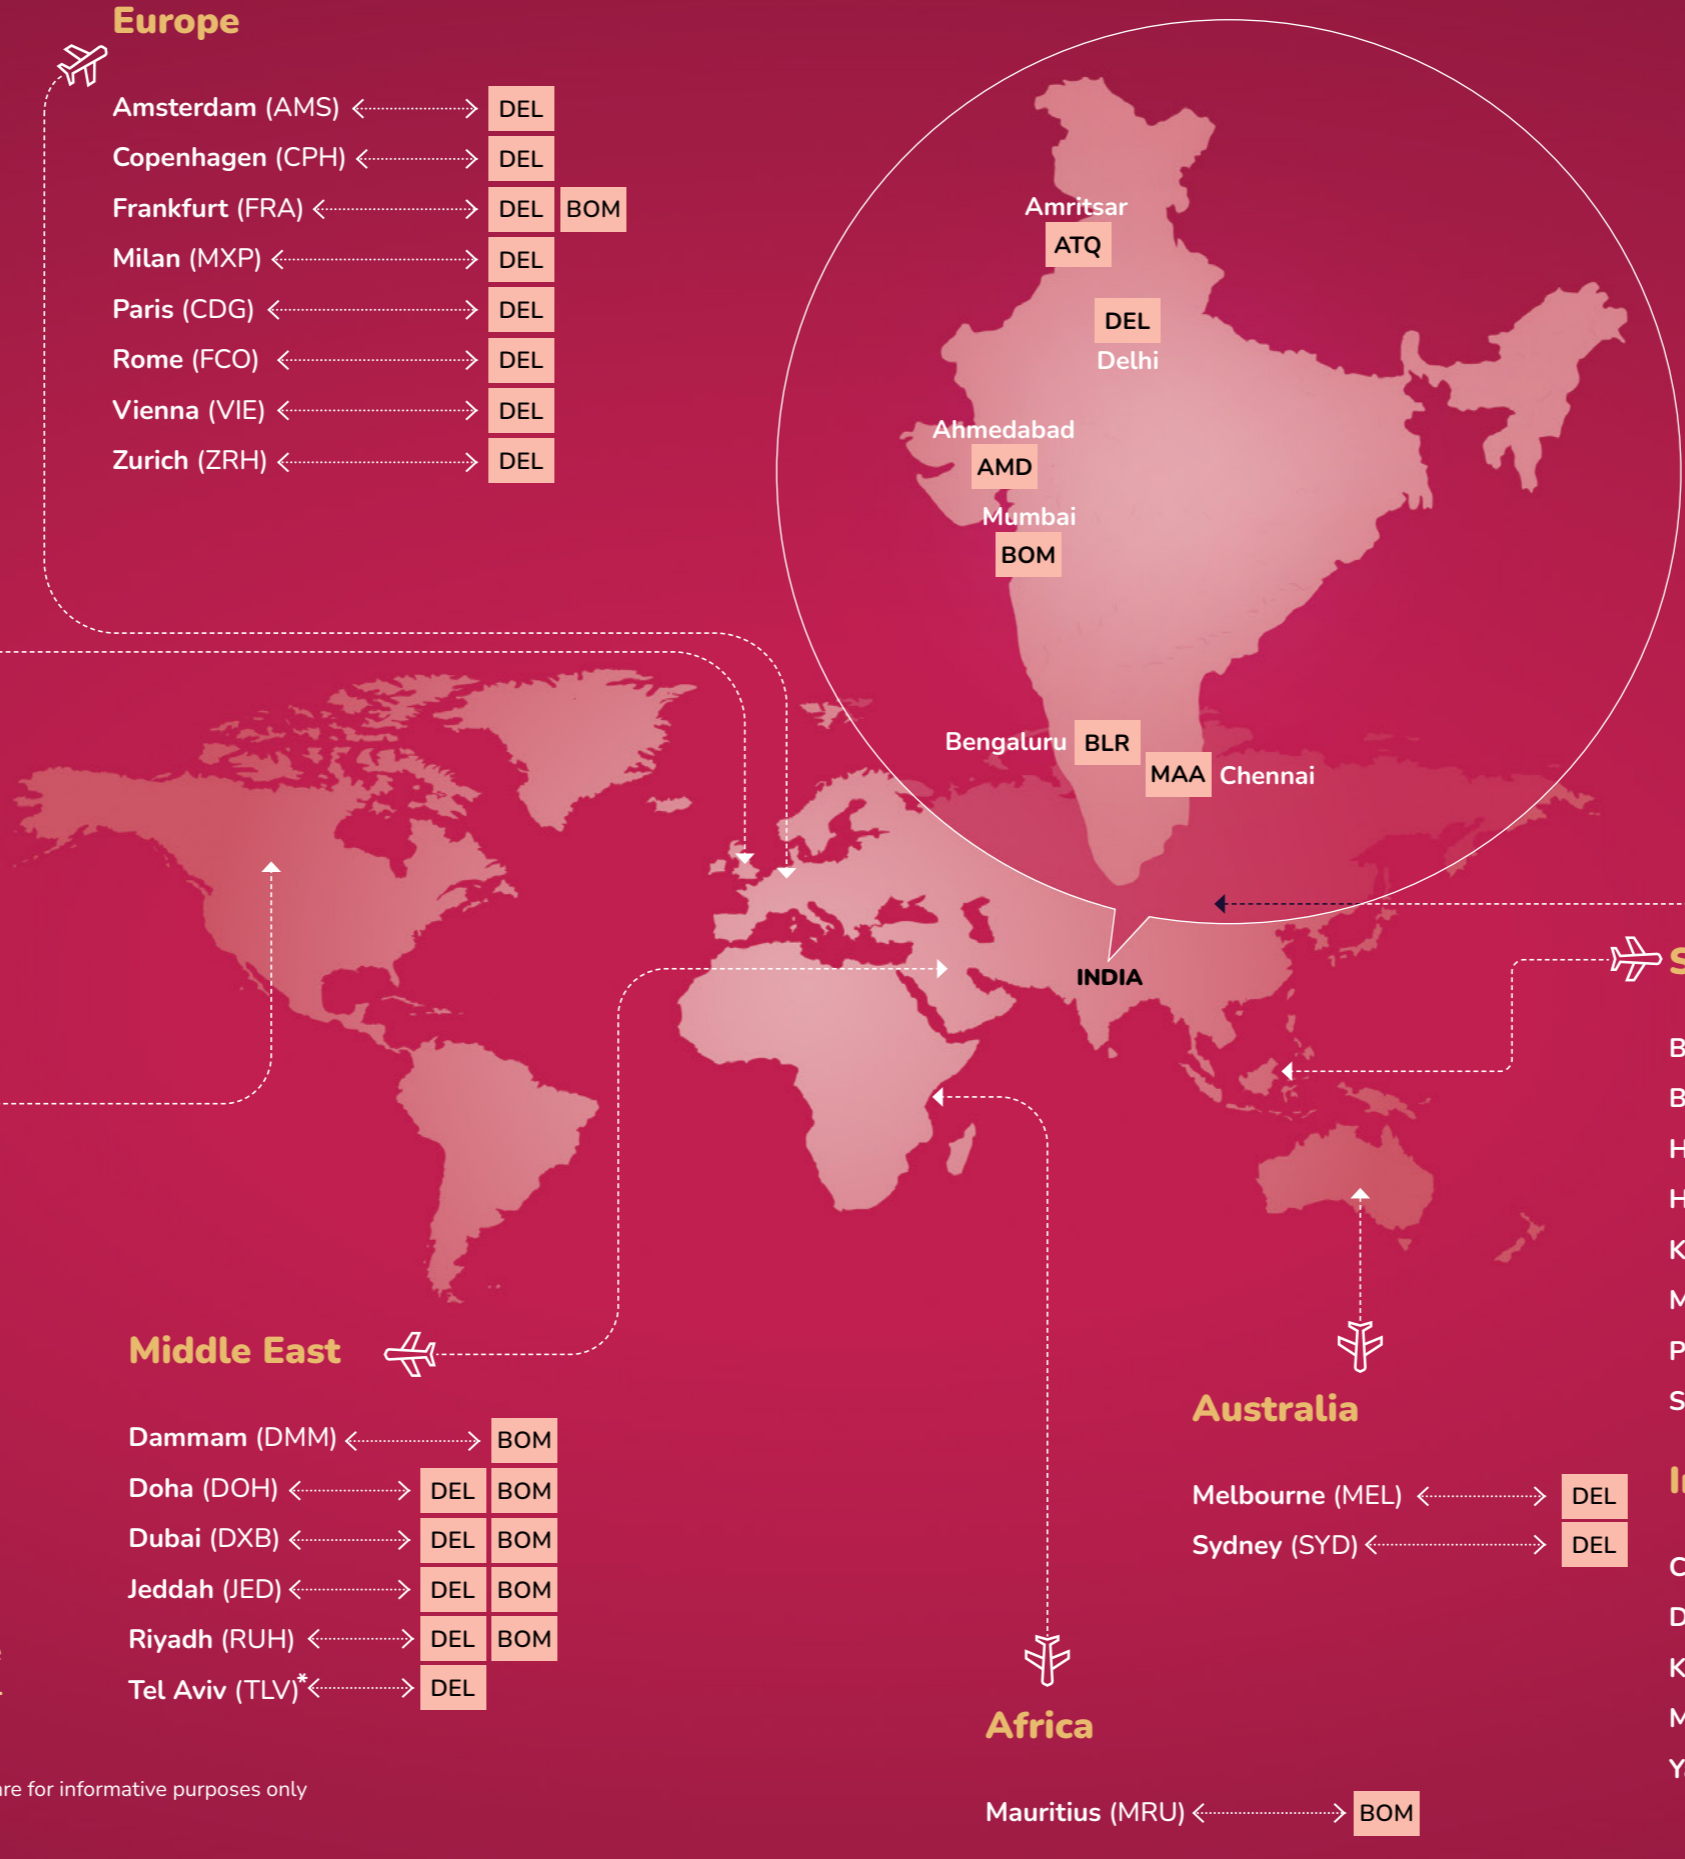

INTERNATIONAL CONNECTIVITY

Air India flies non-stop to 41 destinations across five continents from multiple Indian cities (pinned on the map of India)

Europe

Amsterdam (AMS)	DEL
Copenhagen (CPH)	DEL
Frankfurt (FRA)	DEL BOM
Milan (MXP)	DEL
Paris (CDG)	DEL
Rome (FCO)	DEL
Vienna (VIE)	DEL
Zurich (ZRH)	DEL

Far East

Hong Kong (HKG)	DEL
Seoul (ICN)	DEL
Shanghai (PVG)	DEL
Tokyo (HND)	DEL

UK

Birmingham (BHX)	DEL ATQ
London Gatwick (LGW)	ATQ AMD
Heathrow (LHR)	DEL BOM BLR

North America

Chicago (ORD)	DEL
Newark (EWR)	DEL BOM
New York (JFK)	DEL BOM
San Francisco (SFO)	DEL
Toronto (YYZ)	DEL
Vancouver (YVR)	DEL

Middle East

Dammam (DMM)	BOM
Doha (DOH)	DEL BOM
Dubai (DXB)	DEL BOM
Jeddah (JED)	DEL BOM
Riyadh (RUH)	DEL BOM
Tel Aviv (TLV)*	DEL

Australia

Melbourne (MEL)	DEL
Sydney (SYD)	DEL

South East Asia

Bali (DPS)	DEL
Bangkok (BKK)	DEL BOM
Hanoi (HAN)	DEL
Ho Chi Minh City (SGN)	DEL
Kuala Lumpur (KUL)	DEL
Manila (MNL)	DEL
Phuket (HKT)	DEL
Singapore (SIN)	DEL BOM MAA

Indian Subcontinent

Colombo (CMB)	DEL BOM
Dhaka (DAC)	DEL
Kathmandu (KTM)	DEL
Malé (MLE)	DEL
Yangon (RGN)	DEL

Africa

Mauritius (MRU)	BOM

Map not to scale. The depiction and use of routes and boundaries are for informative purposes only
This route map pertains only to destinations served by Air India
Route map as on 9th April 2026
*Flights to Tel Aviv are currently suspended