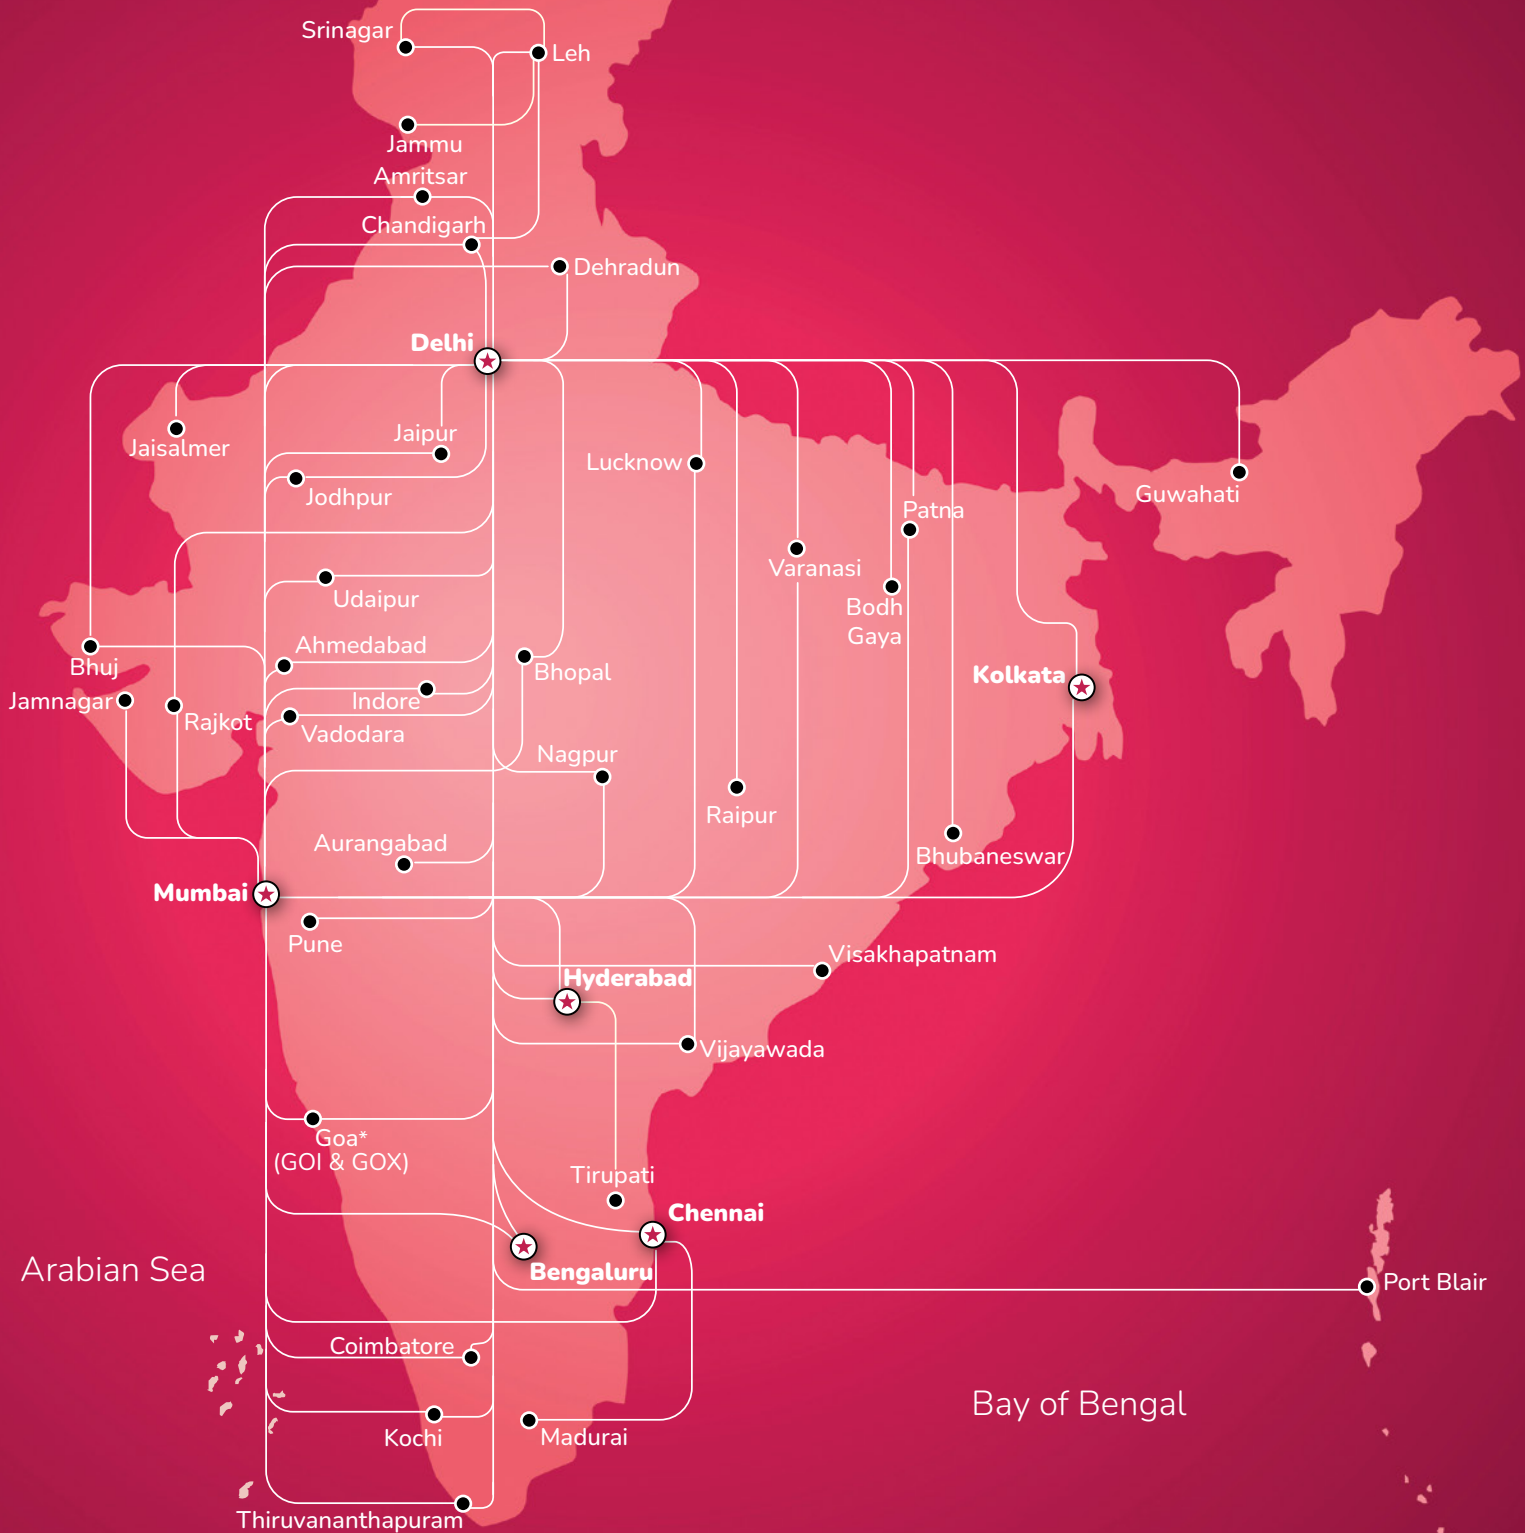

DOMESTIC CONNECTIVITY

*Mumbai-Goa is operational via GOI; Ahmedabad-Goa is operational via GOX; Delhi-Goa is operational via GOI and GOX

Map not to scale. The depiction and use of routes and boundaries are for informative purposes only

This route map pertains only to destinations served by Air India

Route map as on 13th February 2026